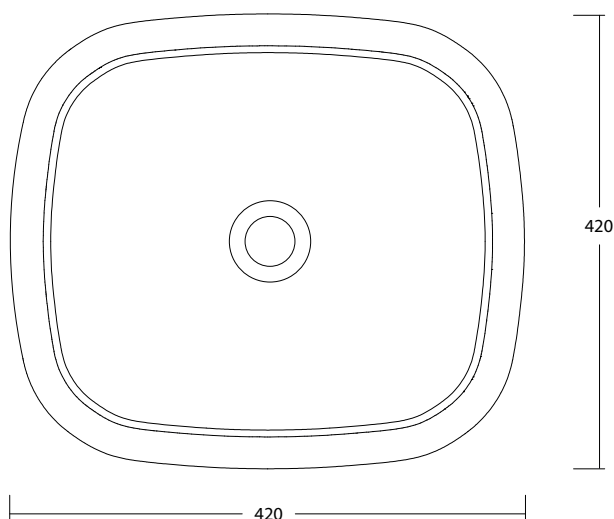

Vista zenitale / Zenital view

Sezione / Section